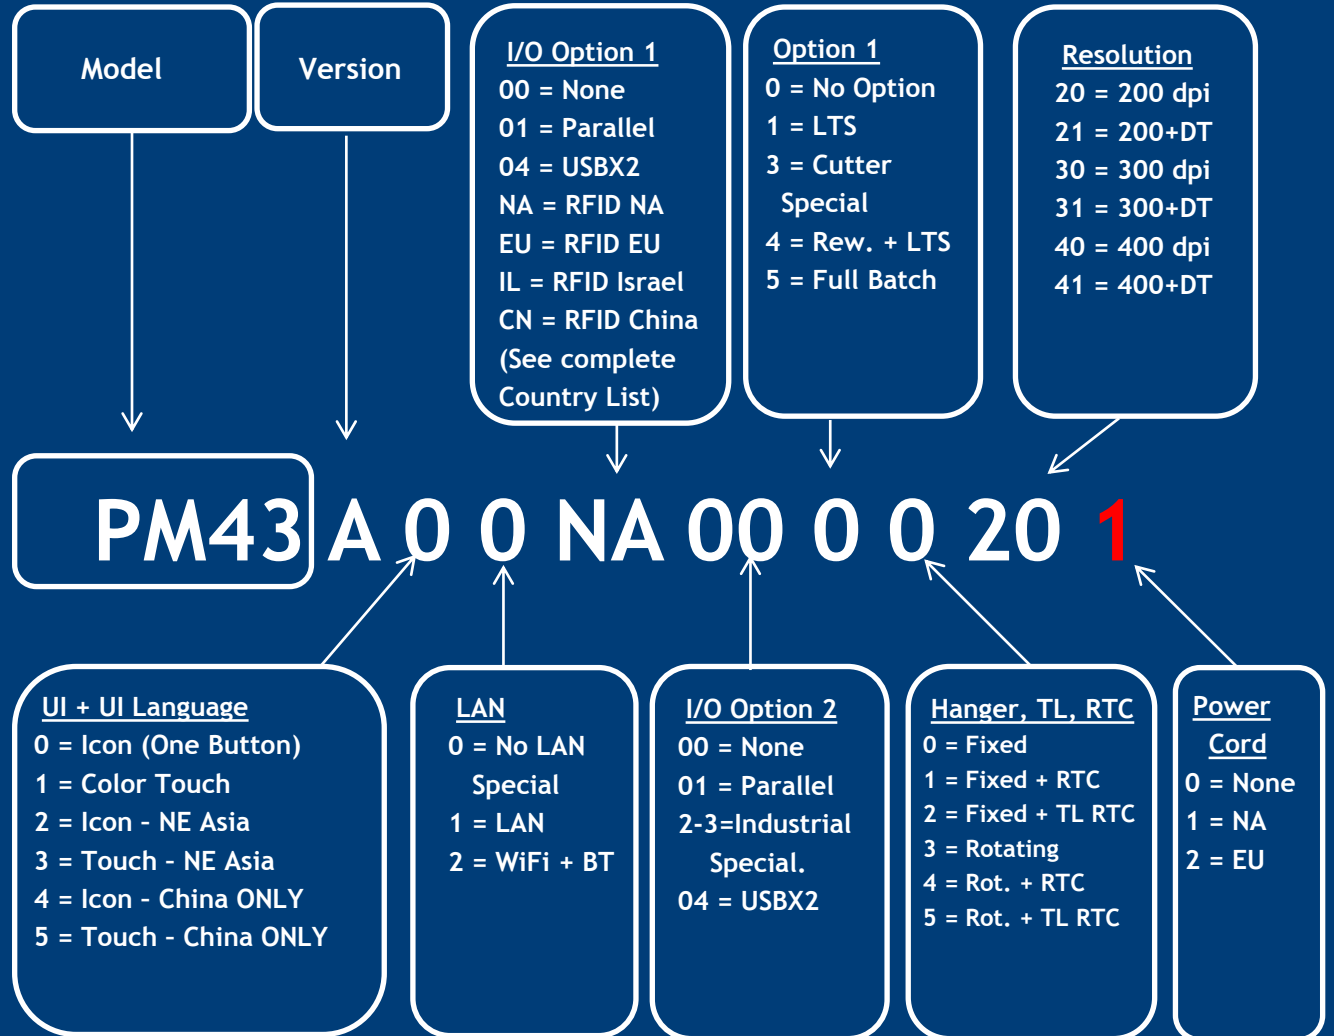

PM43 Configuration Structure

PM43